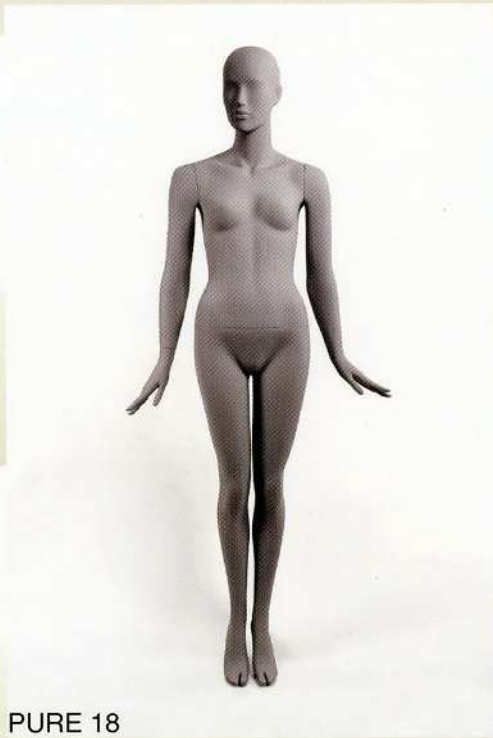

PURRE

3

about
DISPLAY

SIZE FR 36-38 / USA 6-8
HEIGHT 182 cm / 71,6 in
SHOE 37 / 6
HEEL 9 cm / 3,5 in
BUST 85 cm / 34 in
WAIST 65 cm / 26 in
HIPS 88 cm / 35 in

COLOR: WARM GREY 5U (MAT FINISH)
EXCEPT PURE 23
MANNEQUINS CAN WEAR FLIP FLOPS
MORE POSITIONS AVAILABLE IN OUR PURE
1 AND 2 COLLECTIONS

ALL DIMENSIONS ARE APPROXIMATE ONLY

PURE 18

PURE 19

PURE 22

PURE 23
COLOR: WARM GREY 5C (EXTRA GLOSS)

PURE 20

PURE 21

PURE 24
SITTER HEIGHT 133 cm / 52,5 in
SEAT HEIGHT 75 cm / 30 in
WIDTH 50 cm / 20 in
DEPTH 30 cm / 12 in