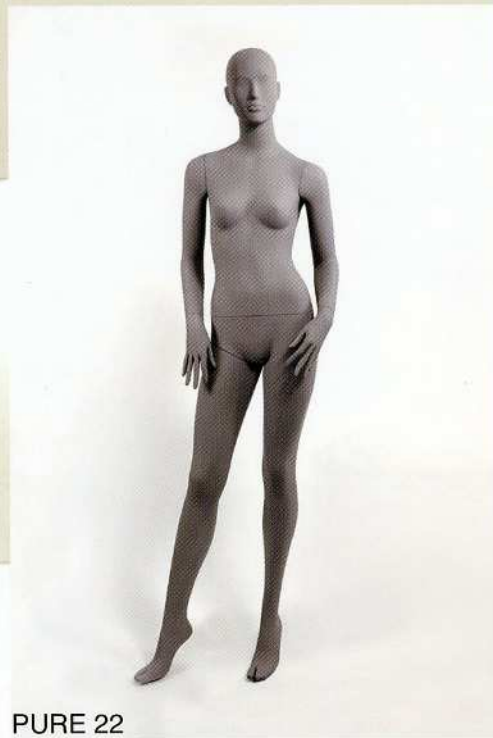

PURRE

3

about
DISPLAY

SIZE FR 36-38 / USA 6-8
HEIGHT 182 cm / 71,6 in
SHOE 37 / 6
HEEL 9 cm / 3,5 in
BUST 85 cm / 34 in
WAIST 65 cm / 26 in
HIPS 88 cm / 35 in

COLOR: WARM GREY 5U (MAT FINISH)
EXCEPT PURE 23
MANNEQUINS CAN WEAR FLIP FLOPS
MORE POSITIONS AVAILABLE IN OUR PURE
1 AND 2 COLLECTIONS

ALL DIMENSIONS ARE APPROXIMATE ONLY

PURE 18

PURE 19

PURE 22

PURE 23
COLOR: WARM GREY 5C (EXTRA GLOSS)

PURE 20

PURE 21

PURE 24
SITTER HEIGHT 133 cm / 52,5 in
SEAT HEIGHT 75 cm / 30 in
WIDTH 50 cm / 20 in
DEPTH 30 cm / 12 in