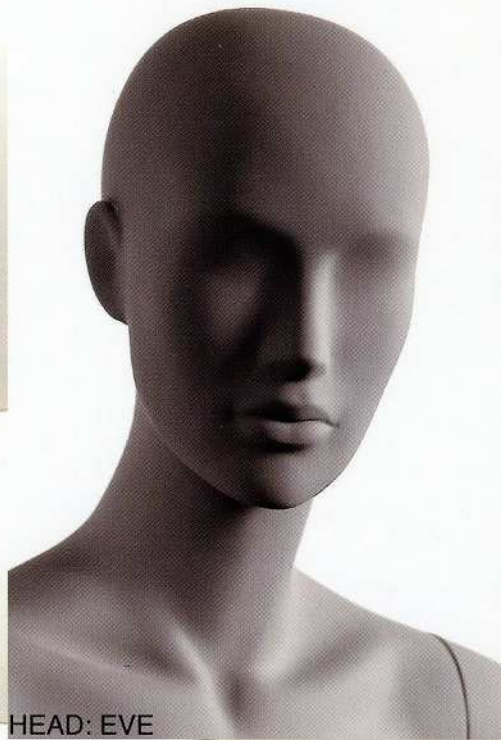

PURRE

3

about
DISPLAY

SIZE FR 36-38 / USA 6-8
HEIGHT 182 cm / 71,6 in
SHOE 37 / 6
HEEL 9 cm / 3,5 in
BUST 85 cm / 34 in
WAIST 65 cm / 26 in
HIPS 88 cm / 35 in

COLOR: WARM GREY 5U (MAT FINISH)
EXCEPT PURE 23
MANNEQUINS CAN WEAR FLIP FLOPS
MORE POSITIONS AVAILABLE IN OUR PURE
1 AND 2 COLLECTIONS

ALL DIMENSIONS ARE APPROXIMATE ONLY

PURE 18

PURE 19

PURE 22

PURE 23
COLOR: WARM GREY 5C (EXTRA GLOSS)

PURE 20

PURE 21

PURE 24
SITTER HEIGHT 133 cm / 52,5 in
SEAT HEIGHT 75 cm / 30 in
WIDTH 50 cm / 20 in
DEPTH 30 cm / 12 in