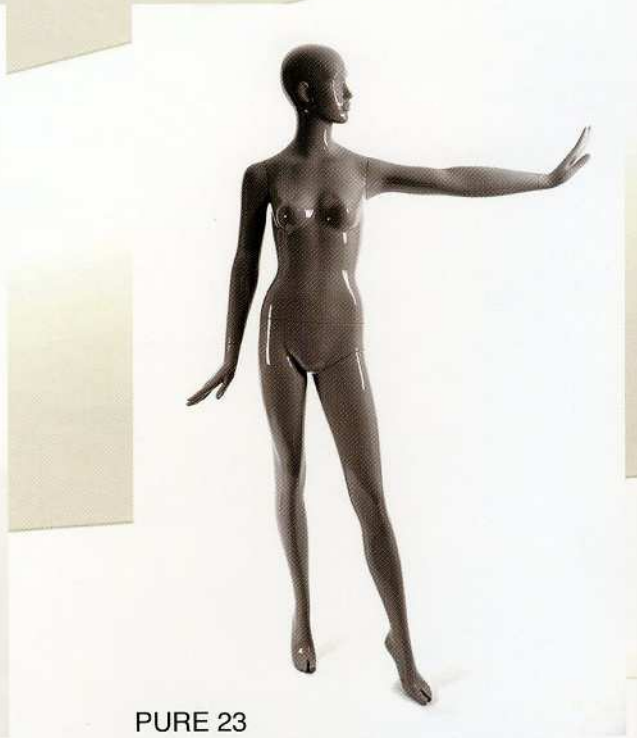

PURRE

3

about
DISPLAY

SIZE FR 36-38 / USA 6-8
HEIGHT 182 cm / 71,6 in
SHOE 37 / 6
HEEL 9 cm / 3,5 in
BUST 85 cm / 34 in
WAIST 65 cm / 26 in
HIPS 88 cm / 35 in

COLOR: WARM GREY 5U (MAT FINISH)
EXCEPT PURE 23
MANNEQUINS CAN WEAR FLIP FLOPS
MORE POSITIONS AVAILABLE IN OUR PURE
1 AND 2 COLLECTIONS

ALL DIMENSIONS ARE APPROXIMATE ONLY

PURE 18

PURE 19

PURE 22

PURE 23
COLOR: WARM GREY 5C (EXTRA GLOSS)

PURE 20

PURE 21

PURE 24
SITTER HEIGHT 133 cm / 52,5 in
SEAT HEIGHT 75 cm / 30 in
WIDTH 50 cm / 20 in
DEPTH 30 cm / 12 in