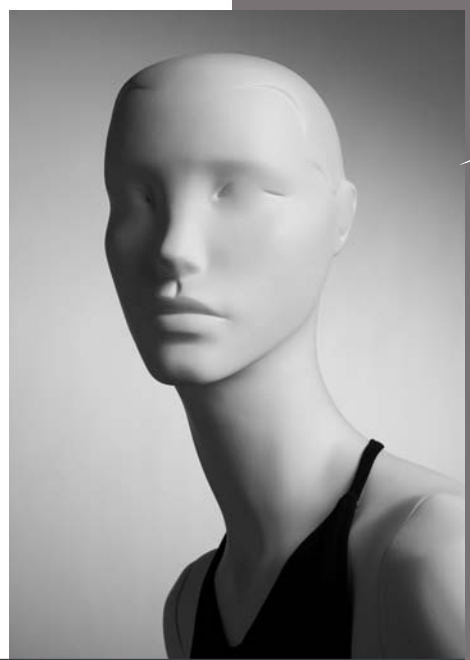

SEAT HEIGHT: 29 inches

SEAT HEIGHT: 29 inches

# sketchbook

USA  
Size 6  
Shoe 7

Continental  
Size 4  
Shoe 37 1/2

All feet with removable heel.  
Heel height 3 3/4 inches

SK 1

SK 2

SK 3

**Patina-V Headquarters**  
15650 Salt Lake Avenue  
City of Industry  
California 91745  
Tel 626.961.2471  
Fax 626.222.6547