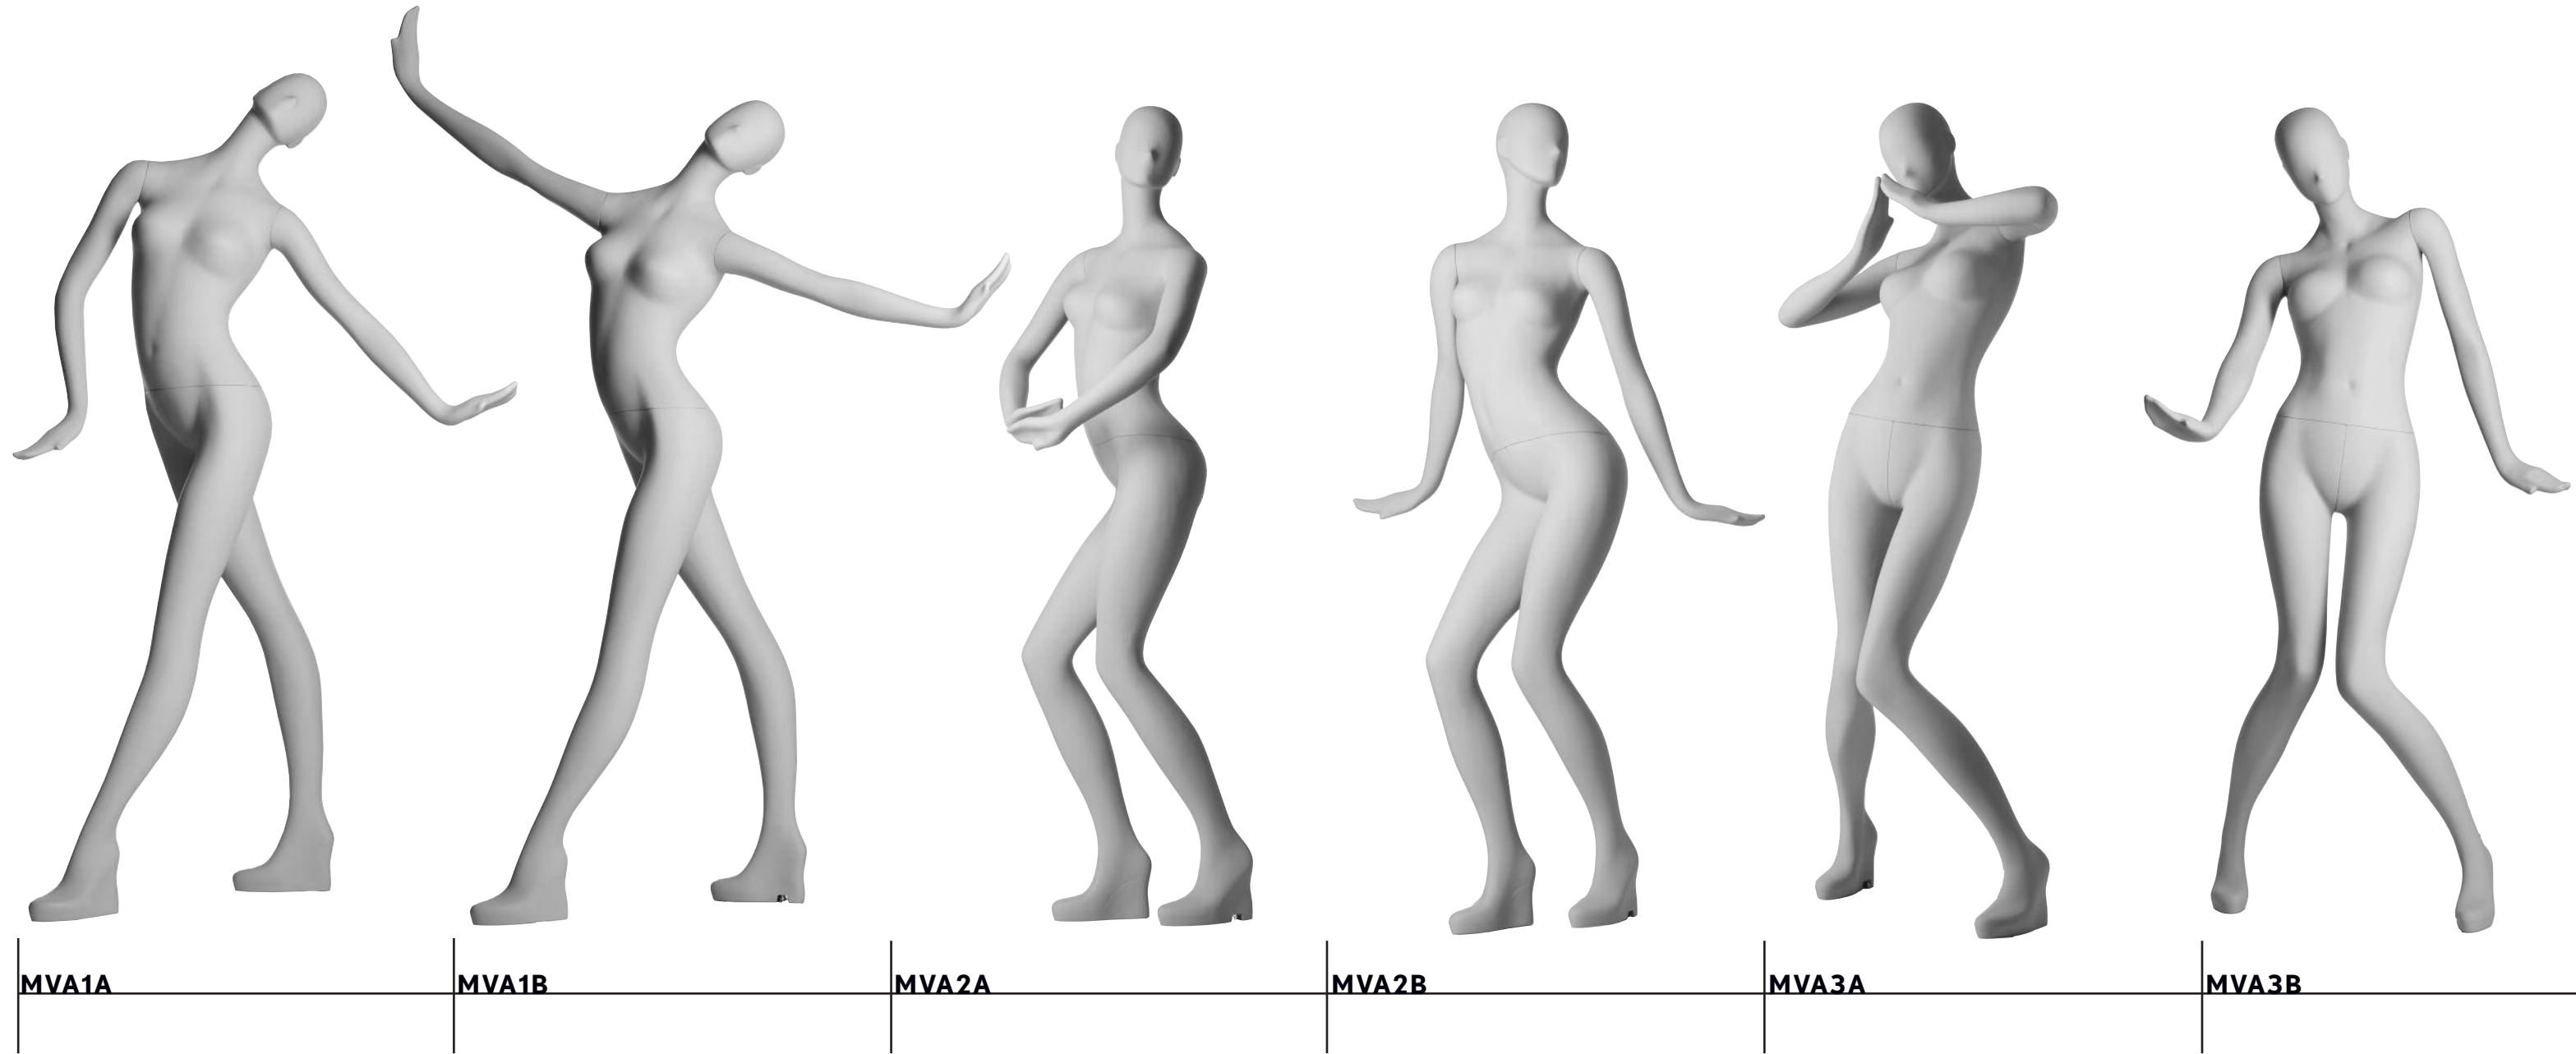

moves

MVA1

COLOR:
RAIN GRAY

MVA2

COLOR:
RAIN GRAY

AT RIGHT: MV2A/MVA2
FRONT (L to R) MV1A/MVA1, MV3A/MVA1
COLOR: RAIN GRAY

Moves

PATINA-V HEADQUARTERS
15650 SALT LAKE AVENUE
CITY OF INDUSTRY
CALIFORNIA 91745
TEL 626.961.2471
FAX 626.222.6547

SIZE: 4 - 6
BUST: 33 IN.
WAIST: 24 IN.
HIPS: 35 IN.
HEIGHT: 6 FT