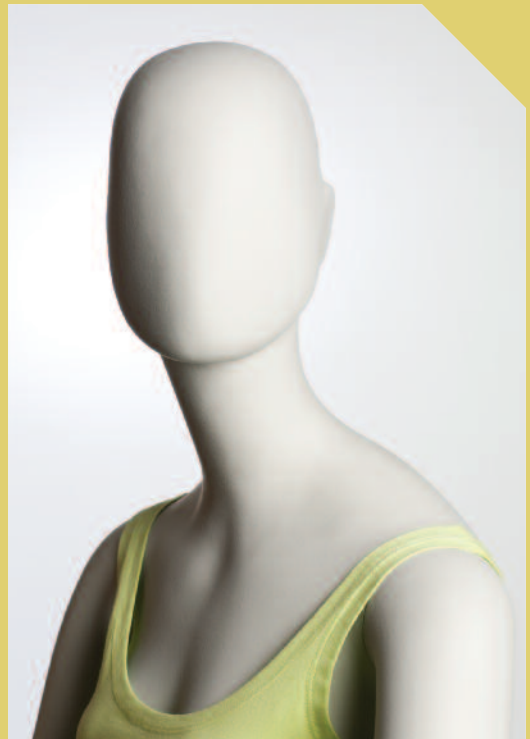

moves

MVA1

COLOR:
RAIN GRAY

MVA2

COLOR:
RAIN GRAY

AT RIGHT: MV2A/MVA2
FRONT (L to R) MV1A/MVA1, MV3A/MVA1
COLOR: RAIN GRAY

Moves

PATINA-V HEADQUARTERS
15650 SALT LAKE AVENUE
CITY OF INDUSTRY
CALIFORNIA 91745
TEL 626.961.2471
FAX 626.222.6547

SIZE: 4 - 6
BUST: 33 IN.
WAIST: 24 IN.
HIPS: 35 IN.
HEIGHT: 6 FT