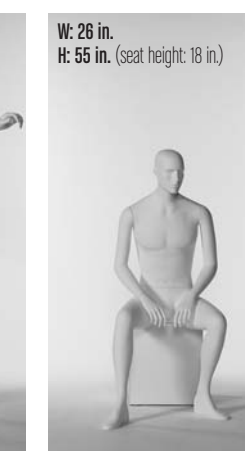

IM23A

W: 26 in.
H: 55 in. (seat height: 18 in.)

IMM11

MALE BODIES
USA - Size 6
CONTINENTAL - Size 40

MALE BODIES
USA - Size 40, Waist 32 in.,
Shoe 9 1/2, Heel 1 in.
CONTINENTAL - Size 50, Waist 80 cm,
Shoe 42.5, Heel 2 cm

PATINA-V USA
15650 SALT LAKE AVE.
CITY OF INDUSTRY
CA 91745 USA
TEL 626.961.2471
FAX 626.333.6547

PATINA-V EUROPE
108 BIS AVENUE DAUMESNIL
750012, PARIS
FRANCE
TEL +33 149 9660 90
FAX +33 149 9660 99