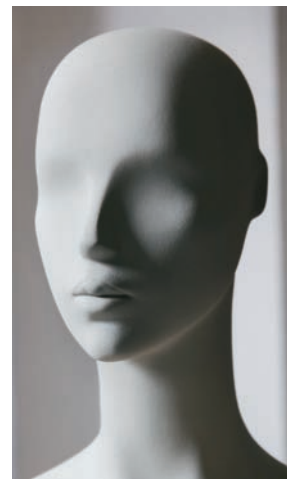

PATINA~V

IDH-1

IDH-2

AT LEFT: ID3A – HEAD: IDH-2

FRONT (L to R):
IDF1A - HEAD: IDH-1
IDF1A - HEAD: IDH-2

COLOR: UNDERGROUND

IDF 1A

IDF 1B

IDF 2A

IDF 2B

IDF 3A

IDF 3B

HEIGHT 73 in – 1,85 m
 SHOULDER 15 1/2 in – 39 cm
 BUST 32 1/2 in – 84 cm
 WAIST 24 in – 61 cm
 HIPS 33 1/2 in – 85 cm
 SHOE SIZE 6 1/2 – 7 us 37 CONTINENTAL
 HEEL 3 1/2 in – 9 cm
 DRESS SIZE 4 us