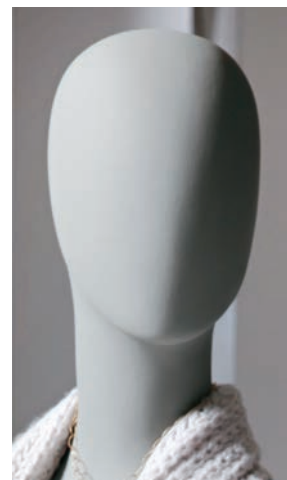

PATINA~V

IDH-1

IDH-2

AT LEFT: ID3A – HEAD: IDH-2

FRONT (L to R):
IDF1A - HEAD: IDH-1
IDF1A - HEAD: IDH-2

COLOR: UNDERGROUND

IDF 1A

IDF 1B

IDF 2A

IDF 2B

IDF 3A

IDF 3B

HEIGHT 73 in – 1,85 m
 SHOULDER 15 1/2 in – 39 cm
 BUST 32 1/2 in – 84 cm
 WAIST 24 in – 61 cm
 HIPS 33 1/2 in – 85 cm
 SHOE SIZE 6 1/2 – 7 us 37 CONTINENTAL
 HEEL 3 1/2 in – 9 cm
 DRESS SIZE 4 us